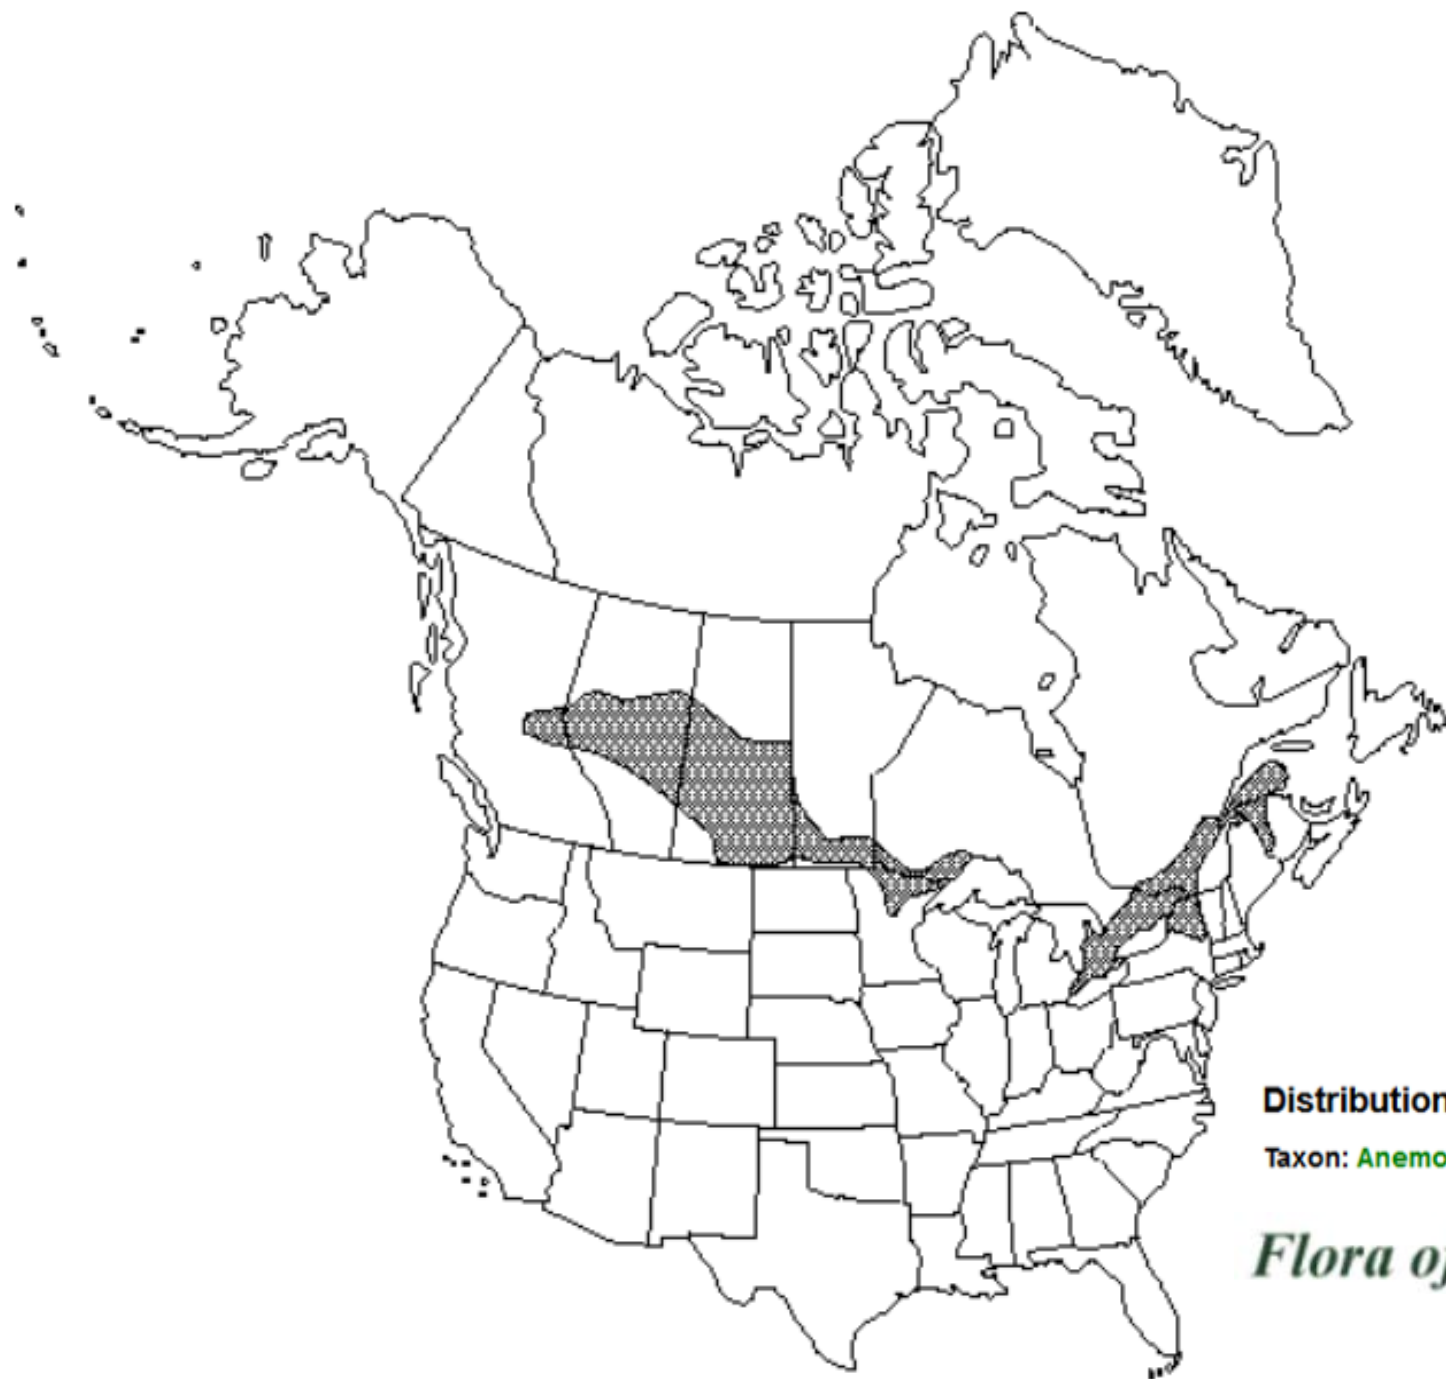

Distribution Map

Taxon: *Anemone virginiana* var. *cylindroidea*

Flora of North America